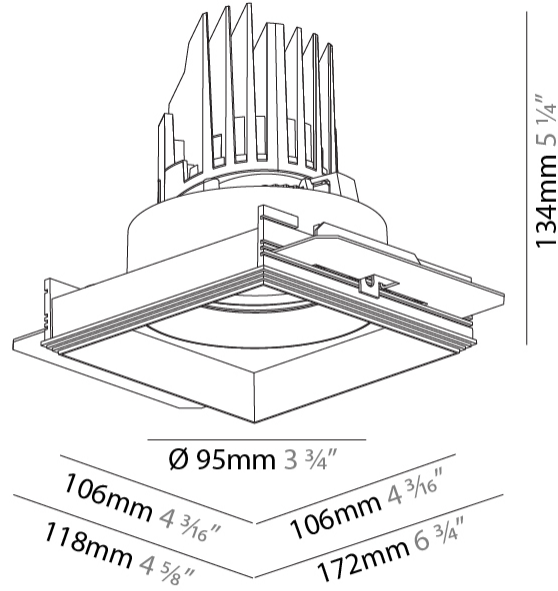

ELECTRICAL

Lamp Type: LED (Zhaga Standard)
Input Wattage (W): 16.5
Total Output Wattage (W): 14.7
Dimming: Dali Dimming
Driver Included: No
Driver Location: Recessed Housing
Driver Type: Constant Current - 120Vac
Driver Class: Class 2
Housing: See Components
Input Voltage (V): 120
Constant Current (MA): 350

LED

Number of LEDs: 1
Max. Delivered Lumen (lm): 770
Nominal Lumen (lm): 1140
CRI: >90 CRI
Lamp Life (hrs): 50000
Upon Request: RGB-W Tunable White Special Color Temperature Special LED

OPTICAL

Reflector: 20 / 40 / 60
Adjustability: Rotational 355°; Tilt 30°
Upon Request: Special Beam Angles

RATINGS AND CERTIFICATIONS

Patents: IP20 International specifications by adding 'INT' at the end of the existing Model #. For assistance on 'custom' specifications, contact zteam@zaneen.com.
In a constant effort to supply the best product, we reserve the right to change specifications or materials without notice. The most recent specification sheets are found at zaneen.com