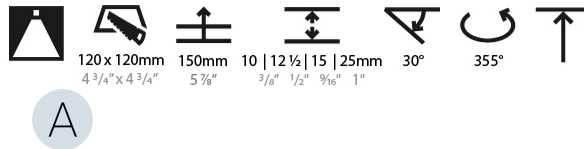

ELECTRICAL

Lamp Type: LED (Zhaga Standard)
Input Wattage (W): 16.5
Total Output Wattage (W): 14.7
Dimming: Dali Dimming
Driver Included: No
Driver Location: Recessed Housing
Driver Type: Constant Current - 120Vac
Driver Class: Class 2
Housing: See Components
Input Voltage (V): 120
Constant Current (MA): 350

LED

Number of LEDs: 1
Max. Delivered Lumen (lm): 770
Nominal Lumen (lm): 1140
CRI: >90 CRI
Lamp Life (hrs): 50000
Upon Request: RGB-W Tunable White Special Color Temperature Special LED

OPTICAL

Reflector: 20 / 40 / 60
Adjustability: Rotational 355°; Tilt 30°
Upon Request: Special Beam Angles

RATINGS AND CERTIFICATIONS

Patents: IP20 International specifications by adding 'INT' at the end of the existing Model #. For assistance on 'custom' specifications, contact zteam@zaneen.com.
In a constant effort to supply the best product, we reserve the right to change specifications or materials without notice. The most recent specification sheets are found at zaneen.com